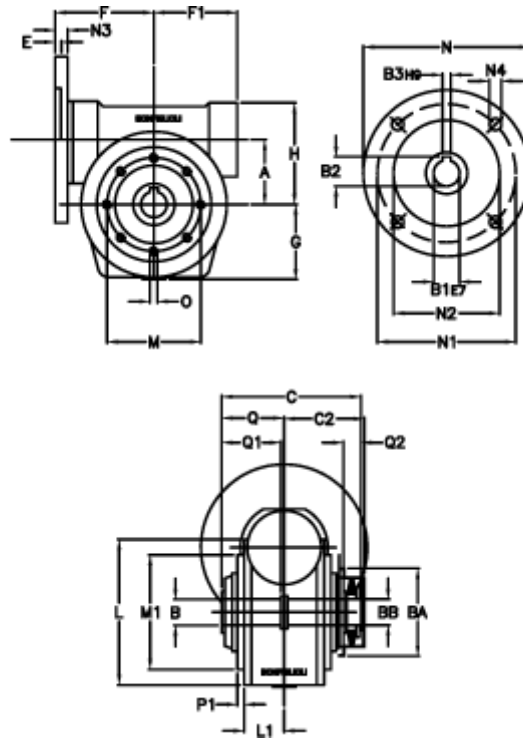

Article number: 390204402872836

Description: Worm Gear with Torque Limiter  
VF 44-L2-P-28-P71B14

## Measures

a = 44.60	C2 = 48	L1 = 35.0	O = M6x8
B = 18	Description = VF 44P-xx-71B14	m = 65	P1 = 2.0
B1 E7 = 14	E = 2.0	M1 = 50	Q = 32.0
B2 = 16.3	F = 65	N = 105	Q1 = 32
B3 H9 = 5	F1 = 54	N1 = 85	Q2 = 12
BA = 40	g = 51	N2 = 70	
BB H7 = 11	H = 71.0	N3 = 10.0	
C = 79	L = 80.0	N4 = 7	